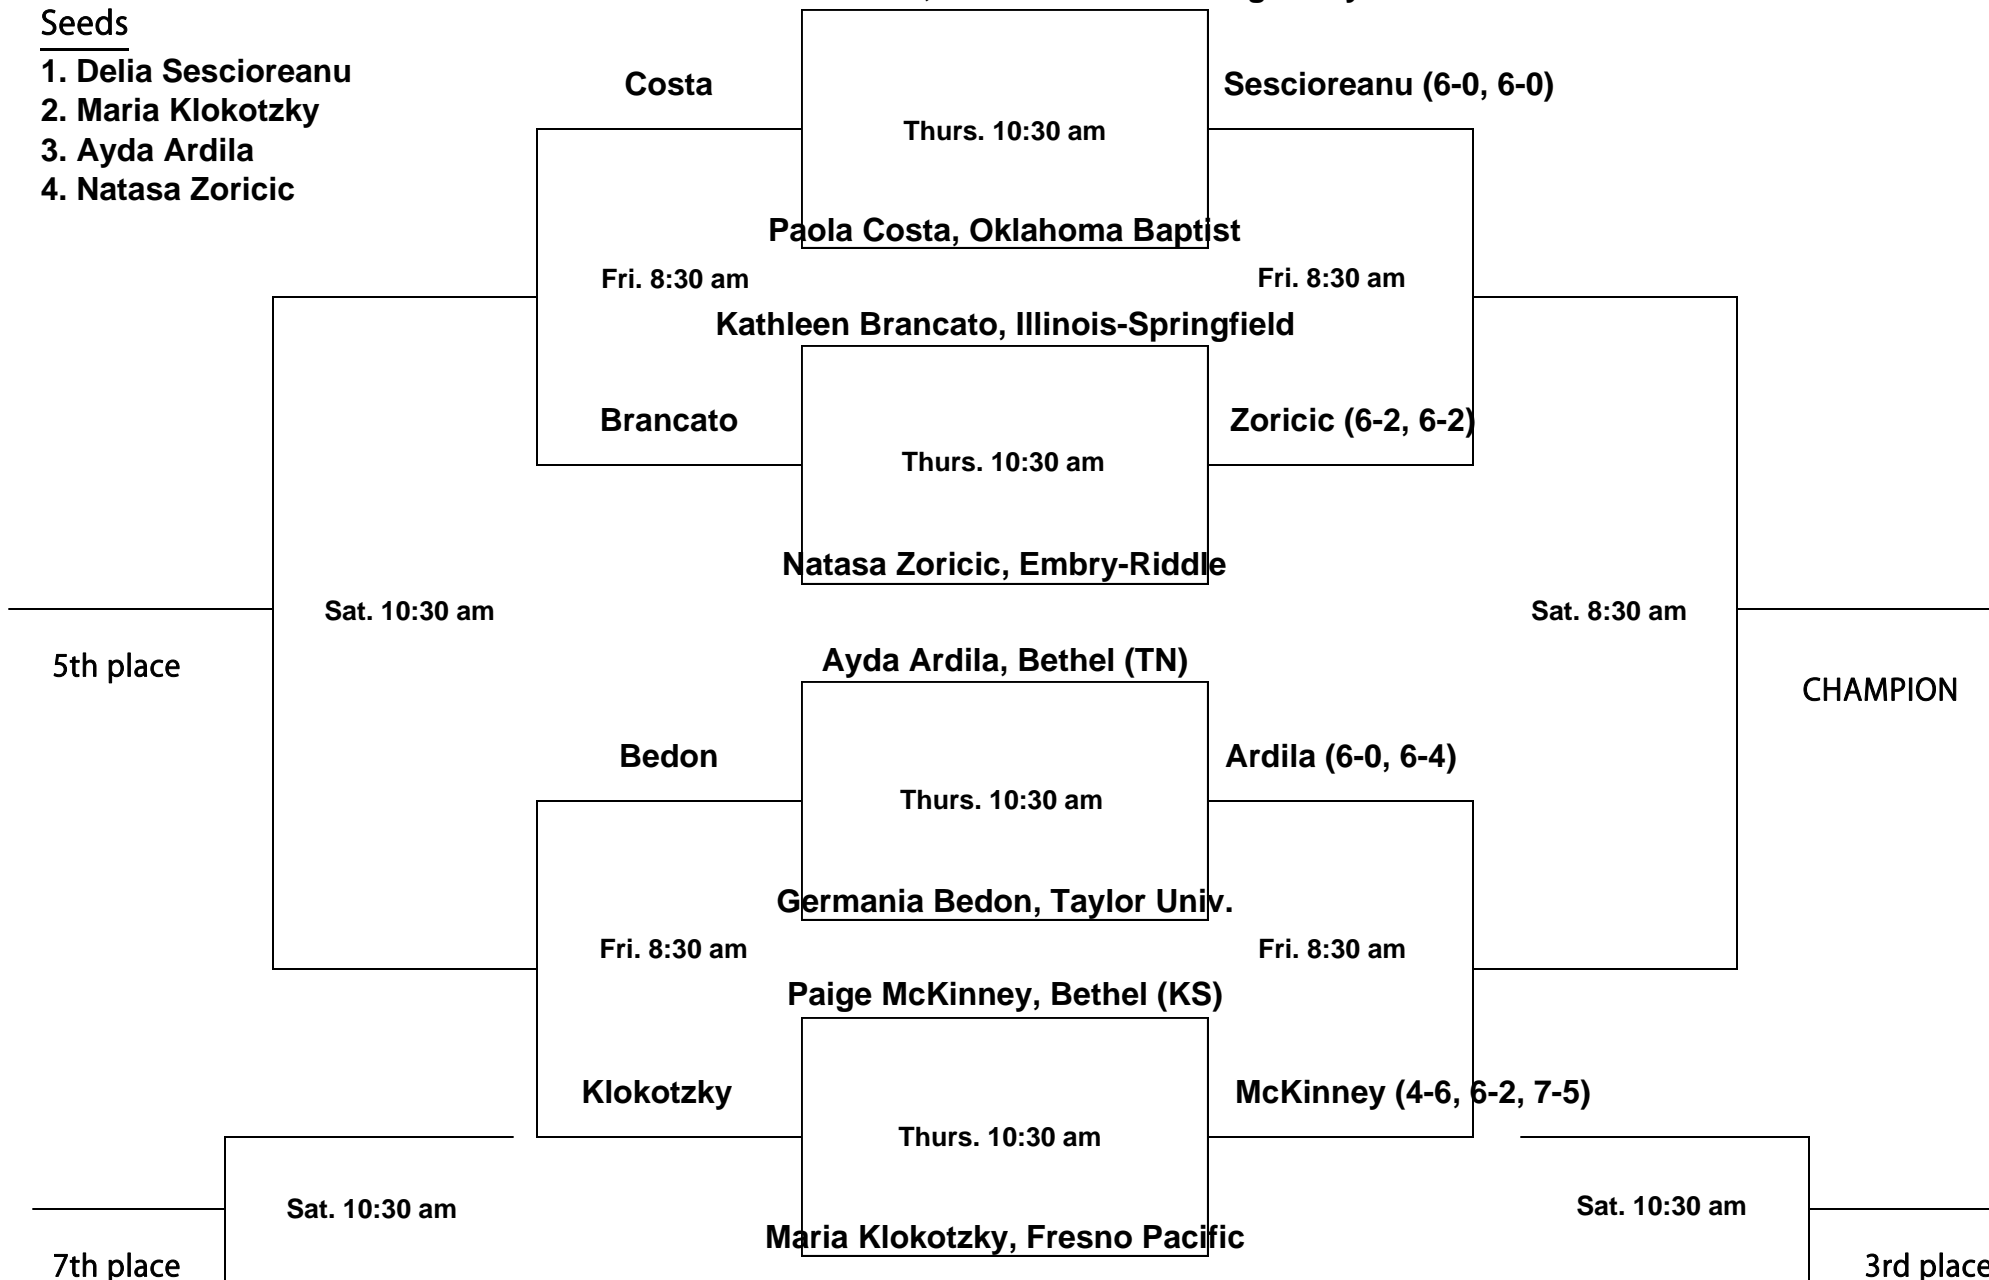

NAIA Women's Singles

Delia Sescioreanu, Auburn Univ. - Montgomery

Seeds

- 1. Delia Sescioreanu
- 2. Maria Klokozky
- 3. Ayda Ardila
- 4. Natasa Zoricic

NAIA Women's Doubles

Delia Sescioreanu/Tereza Ververkova, Auburn Univ.-Montgomery

Seeds

1. Sescioreanu/Ververkova
2. Klokozky/Katia Sabate
3. Ardila/Juliana Costa
4. Pljusznyin/Collins